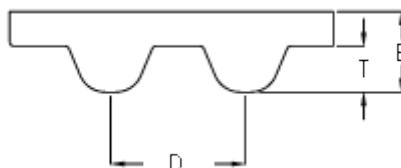

# Data Sheet

Article number: 602932750522

Description: Gates timing belt POWERGRIP®  
GTX 2800 8MX 40

## Measures

---

|                 |               |
|-----------------|---------------|
| D (Pitch)       | = 8           |
| Height B mm     | = 5.6         |
| Height T mm     | = 3.4         |
| Length          | = 2800        |
| Number of teeth | = 350         |
| Type            | = 2800 8MX 40 |
| Width           | = 40          |